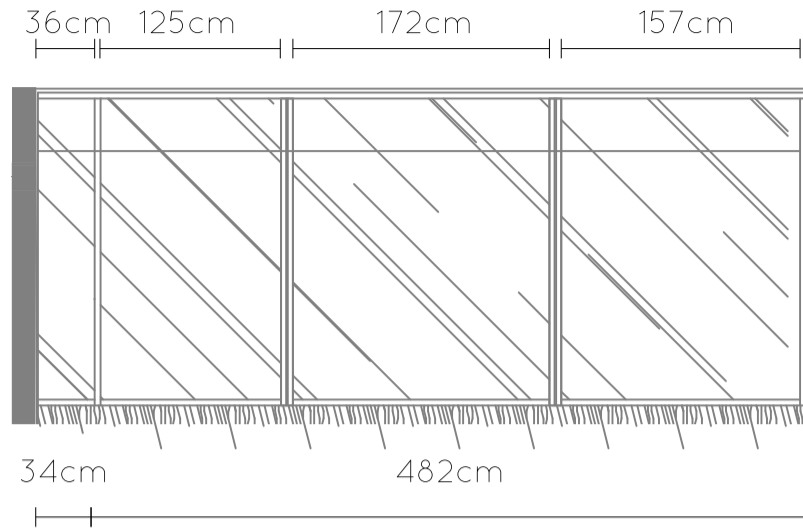

Gallery

1. Please keep the doors of corrugated plastic wall unlocked and clear.
2. Keeping exhibits away from the stairs at least 100cm for safety is suggested.

West Elevation
(Movable wall panels)

East Elevation
(Corrugated Plastic Wall)

Spaces for activities

Forum

625cm

705cm

685cm

Kitchen Lab

350cm

420cm

510cm