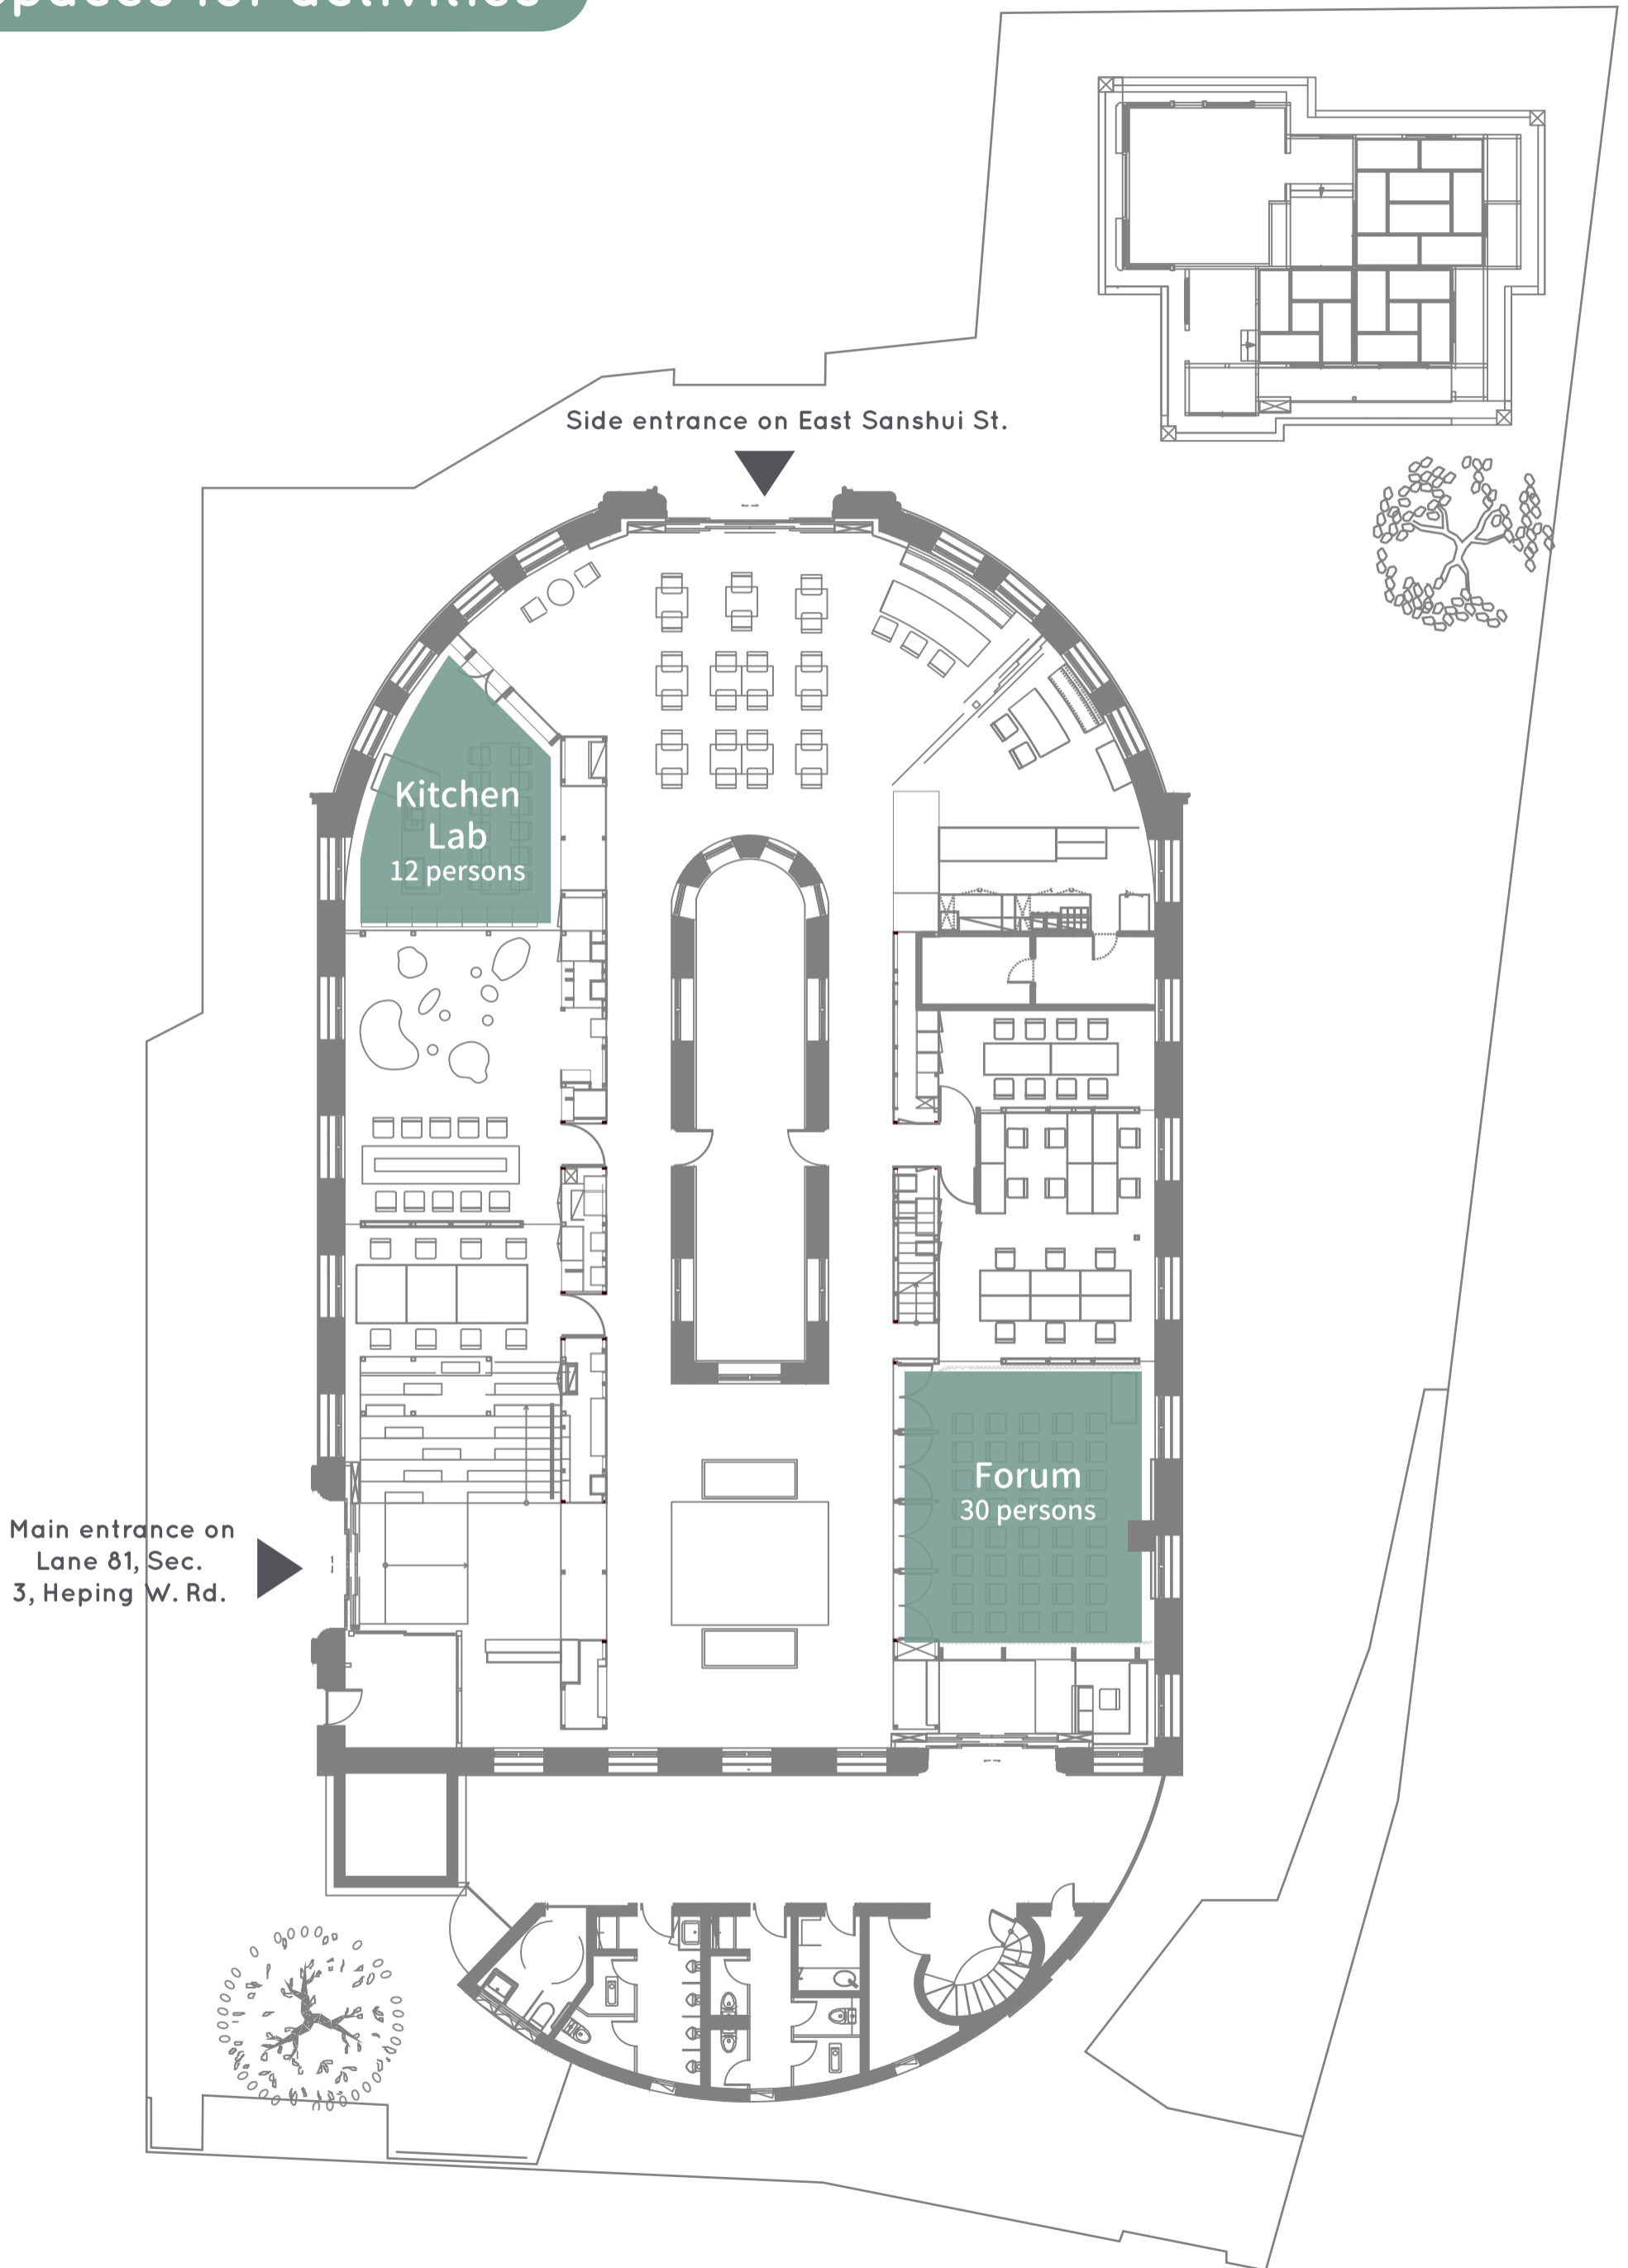

Gallery

1. Please keep the doors of corrugated plastic wall unlocked and clear.
2. Keeping exhibits away from the stairs at least 100cm for safety is suggested.

West Elevation
(Movable wall panels)

East Elevation
(Corrugated Plastic Wall)

Spaces for activities

Forum

625cm

705cm

685cm

Kitchen Lab

350cm

420cm

510cm