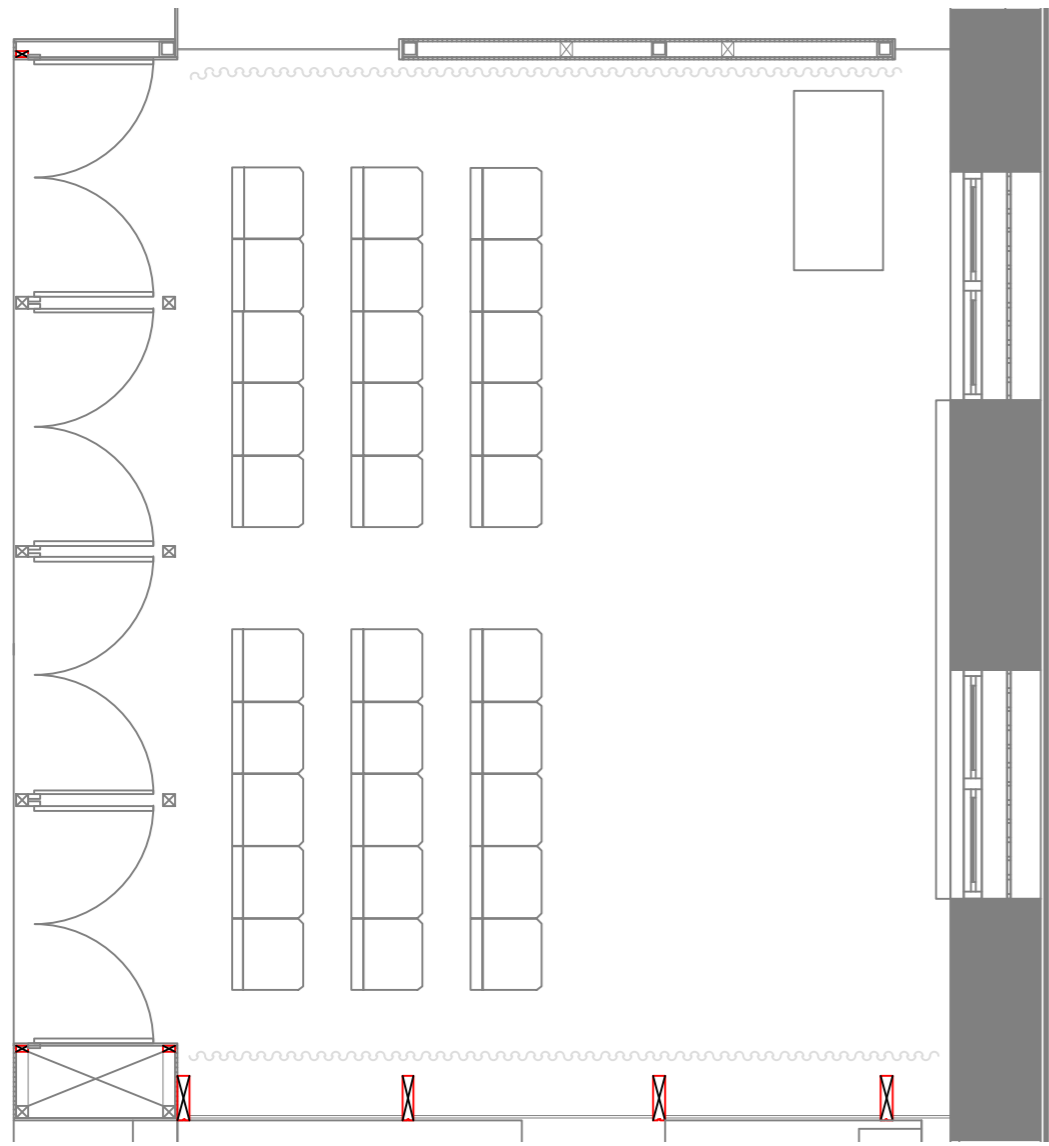

Gallery

1. Please keep the doors of corrugated plastic wall unlocked and clear.
2. Keeping exhibits away from the stairs at least 100cm for safety is suggested.

West Elevation
(Movable wall panels)

East Elevation
(Corrugated Plastic Wall)

Spaces for activities

Forum

625cm

705cm

685cm

Kitchen Lab

350cm

420cm

510cm