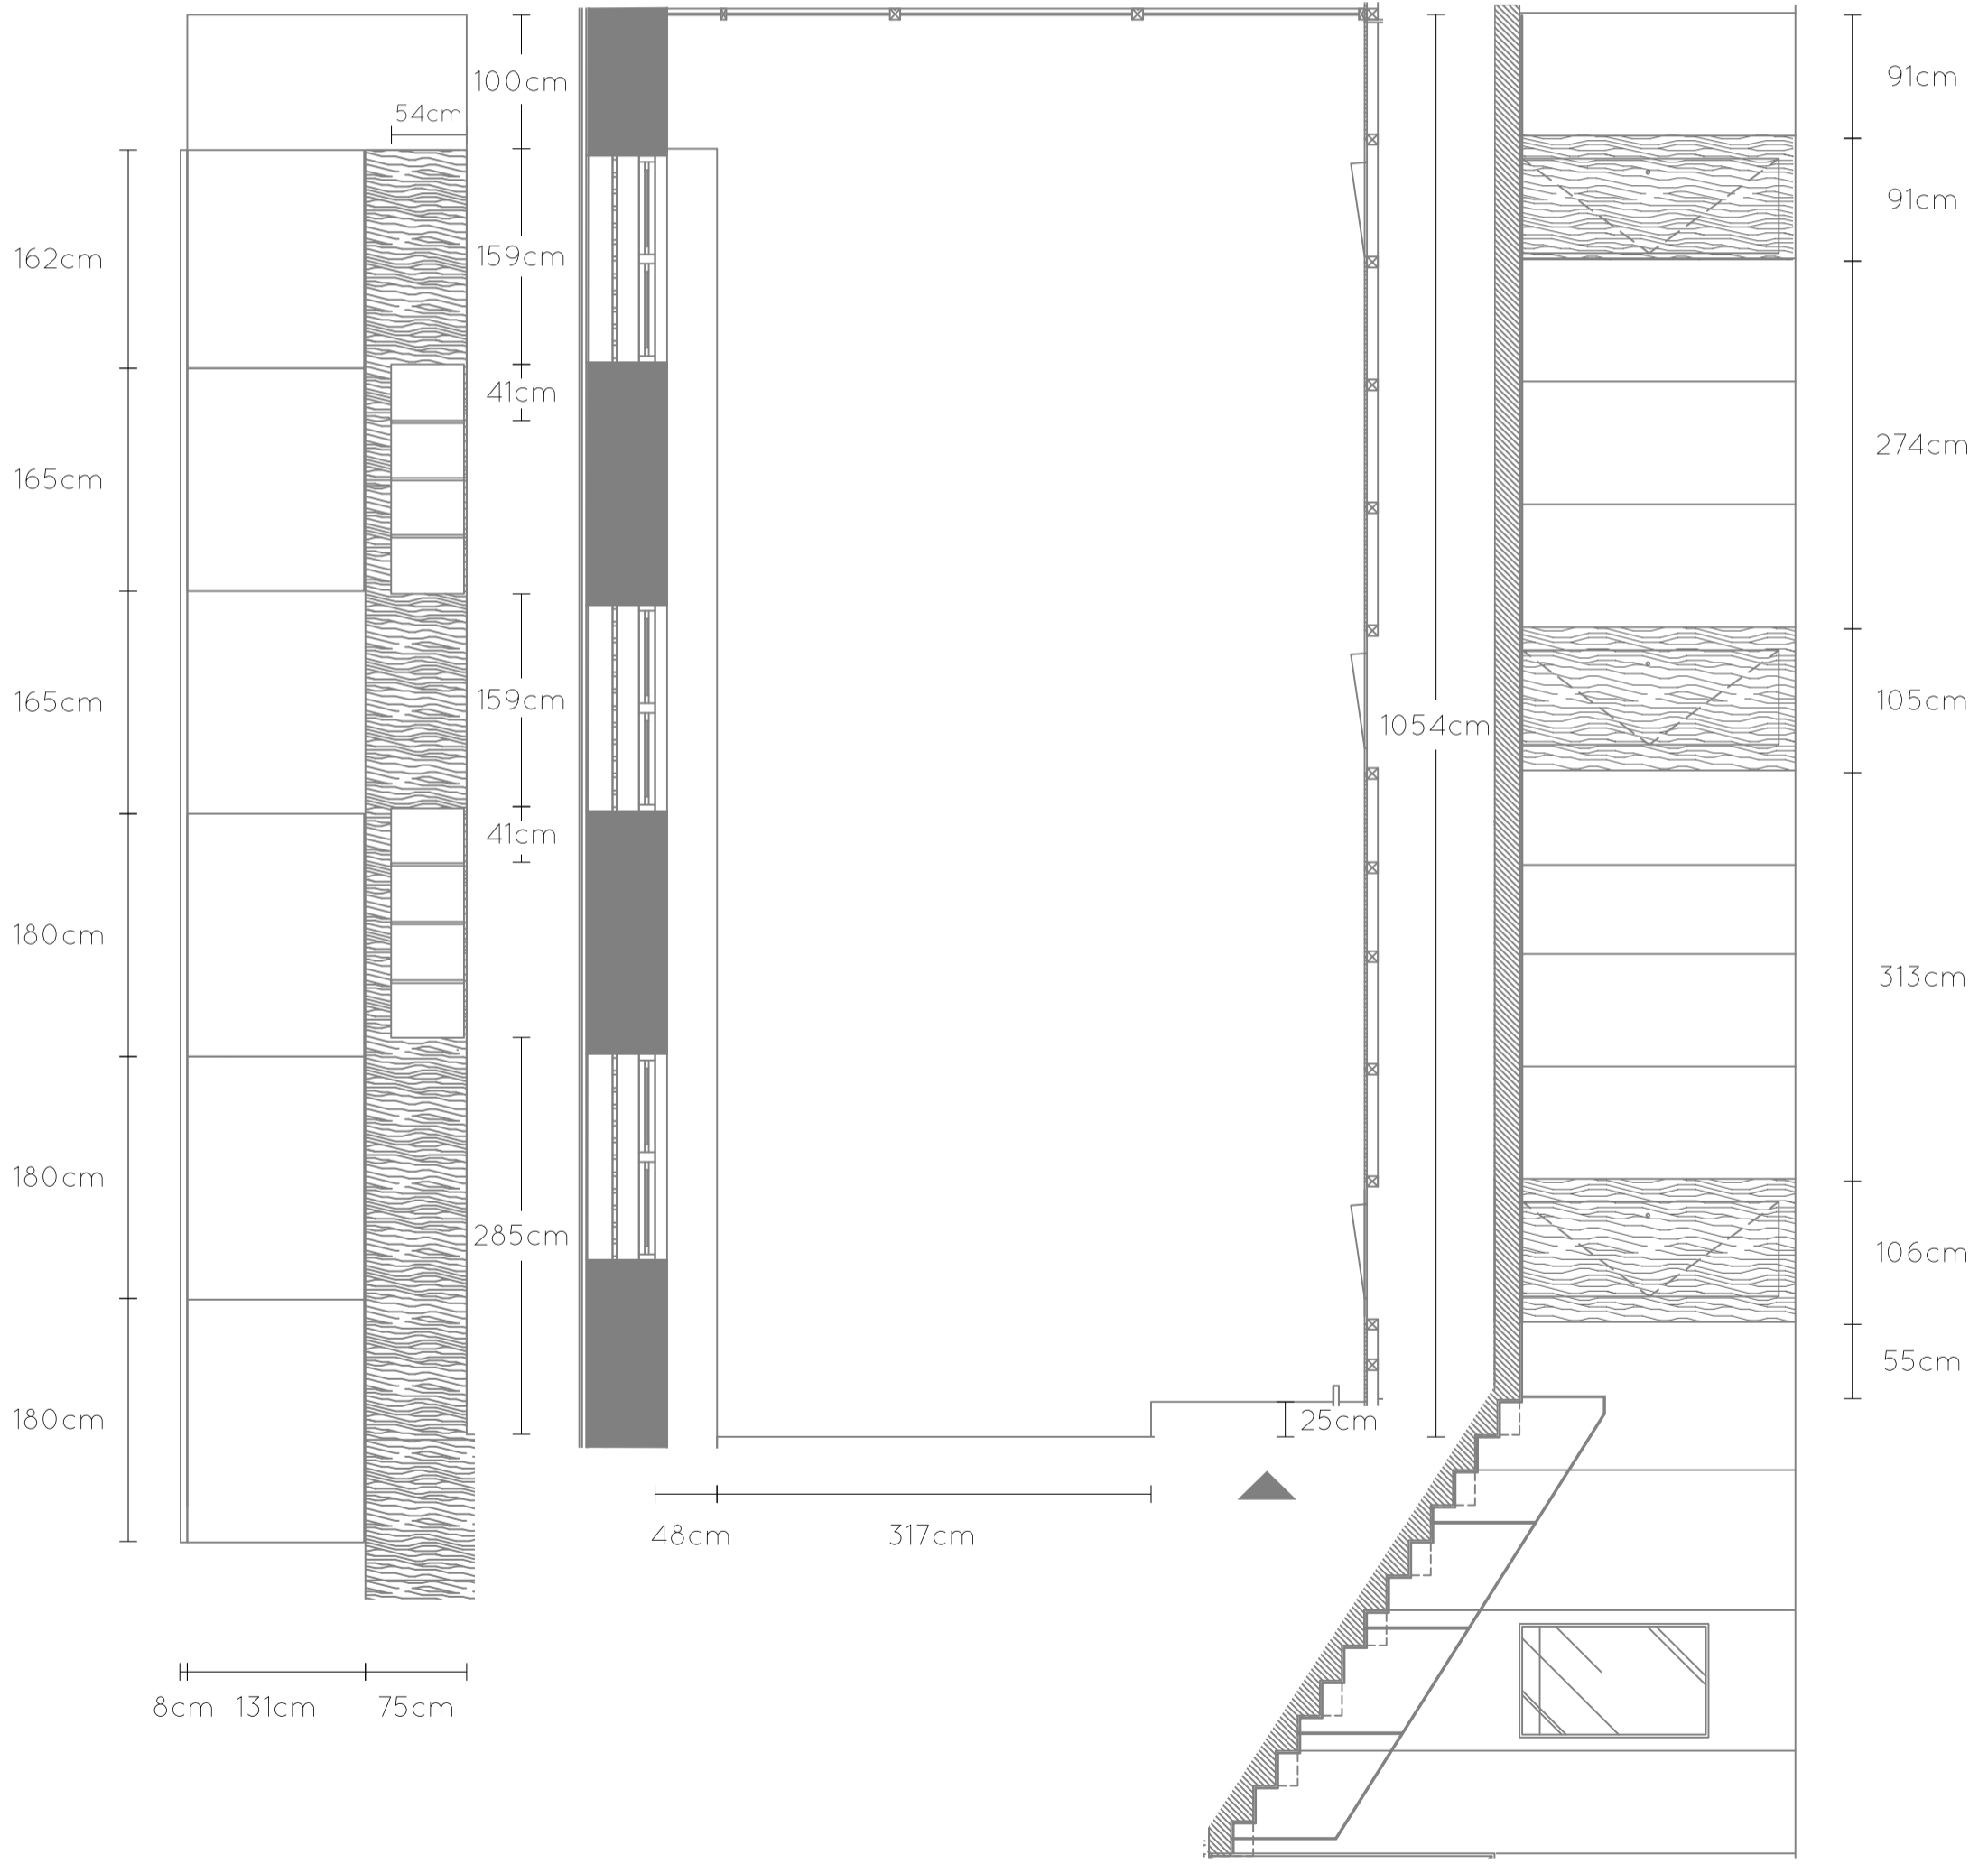

Gallery

1. Please keep the doors of corrugated plastic wall unlocked and clear.
2. Keeping exhibits away from the stairs at least 100cm for safety is suggested.

West Elevation
(Movable wall panels)

East Elevation
(Corrugated Plastic Wall)

Spaces for activities

Forum

625cm

705cm

685cm

Kitchen Lab

350cm

420cm

510cm